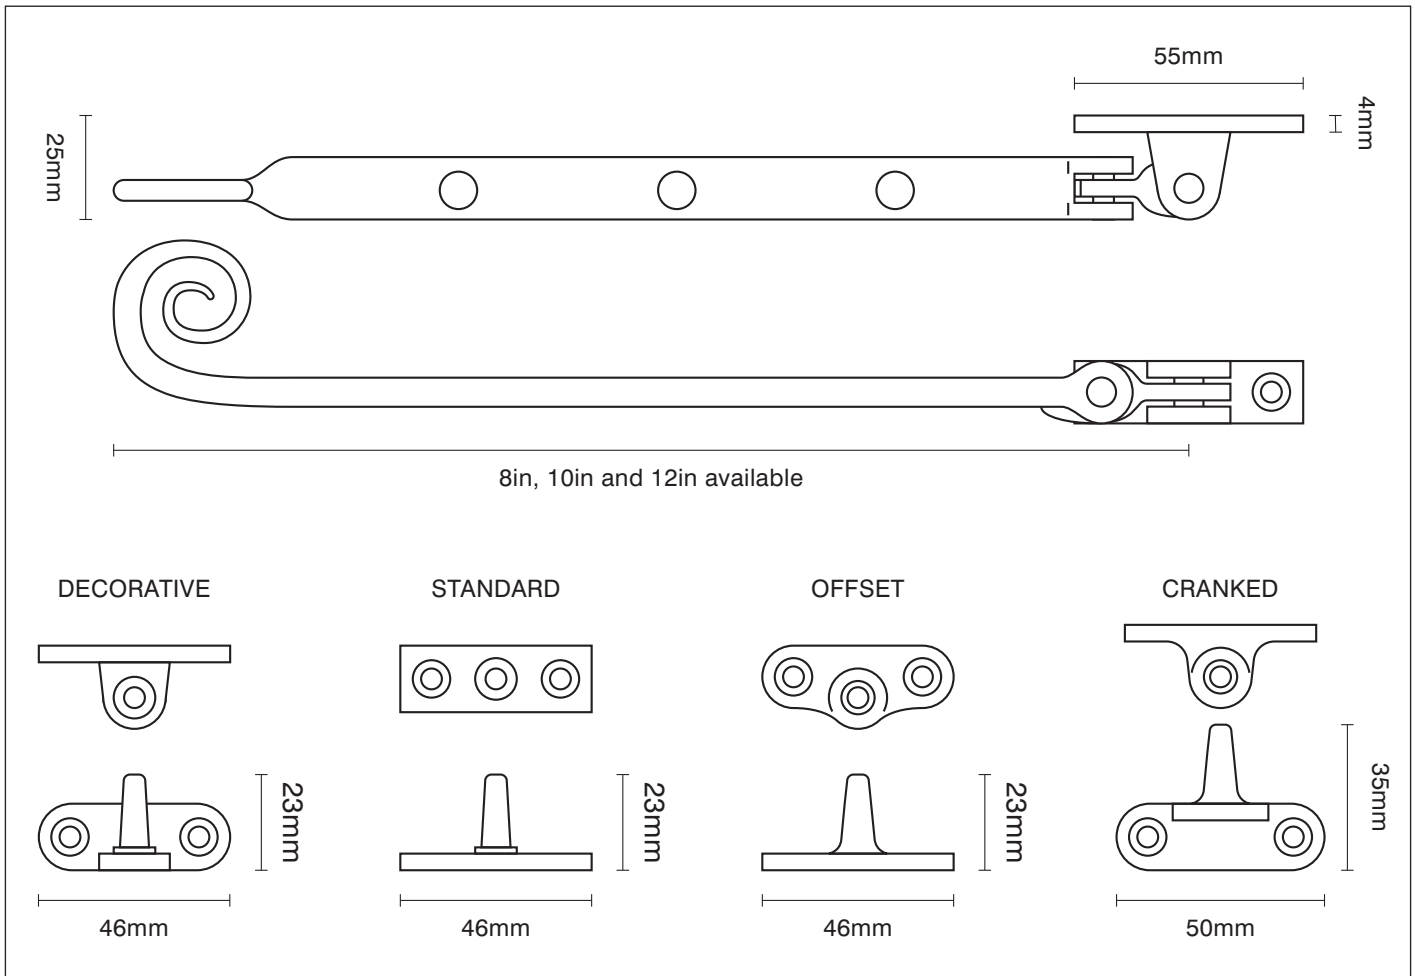

PRODUCT CODE

Option 2 monkey tail pegstay

FURTHER INFORMATION

Option 2 monkey tail pegstay

Available in Black Iron or Pewter Iron.

Available in:

Option 2 = Black Iron

Option 2/A = Pewter Iron

To view all the finishes available for this product please visit
www.traditionalwindowfittings.co.uk/traditional_fittings_specs.html

Please note that illustration sizes and finishes are approximate and for guidance only