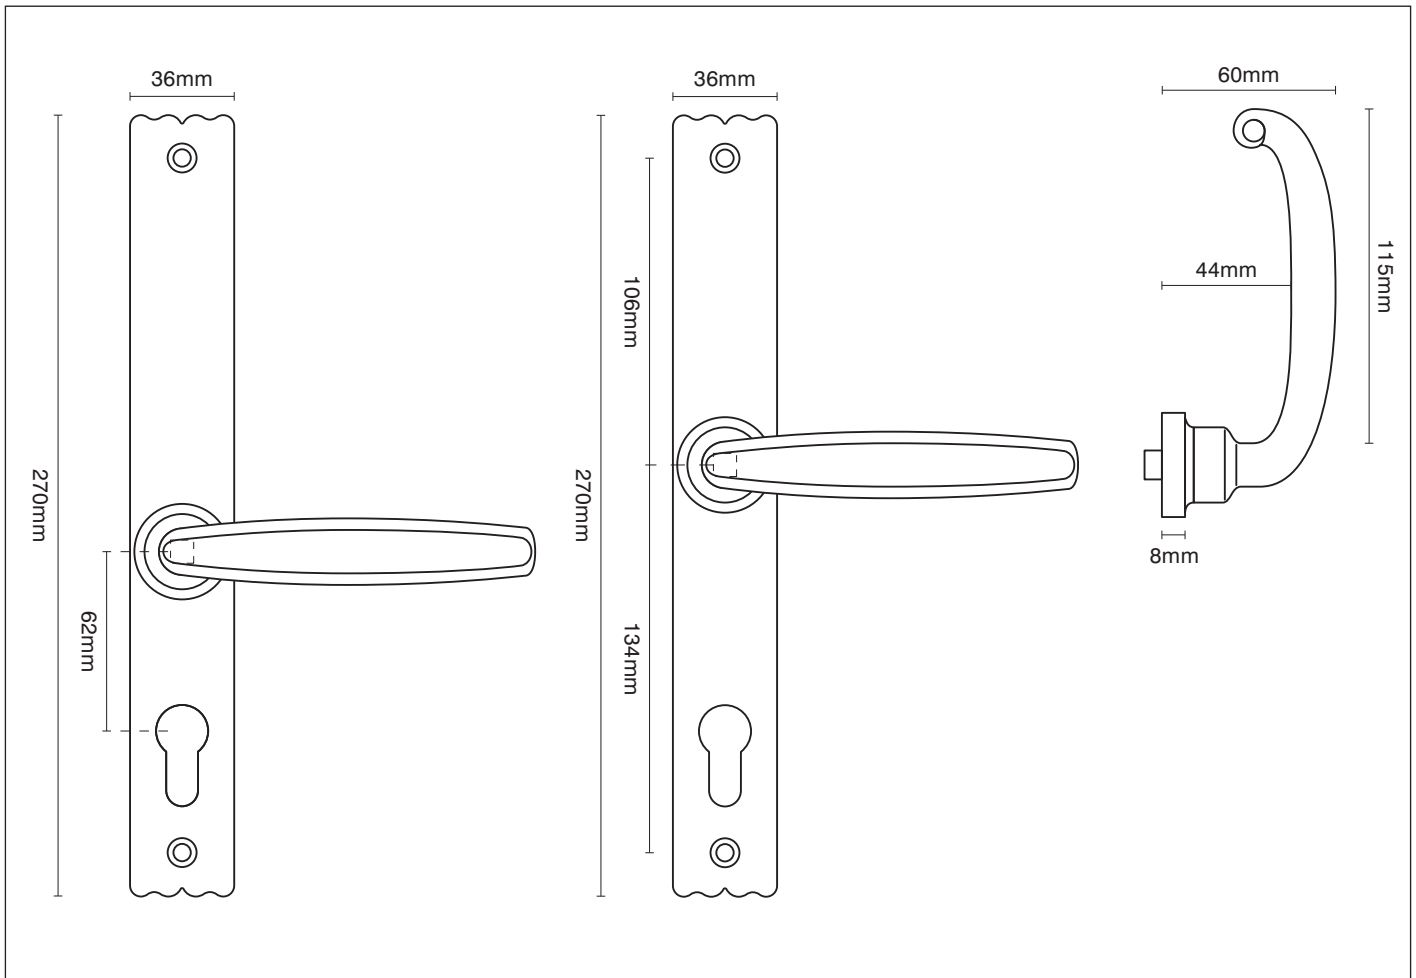

PRODUCT CODE

Option 5/A – 62 curl

FURTHER INFORMATION

Option 5/A – 62 curl

These handles are non-handed.

Available in Black Iron or Pewter Iron.

To view all the finishes available for this product please visit  
[www.traditionalwindowfittings.co.uk/traditional\\_fittings\\_specs.html](http://www.traditionalwindowfittings.co.uk/traditional_fittings_specs.html)