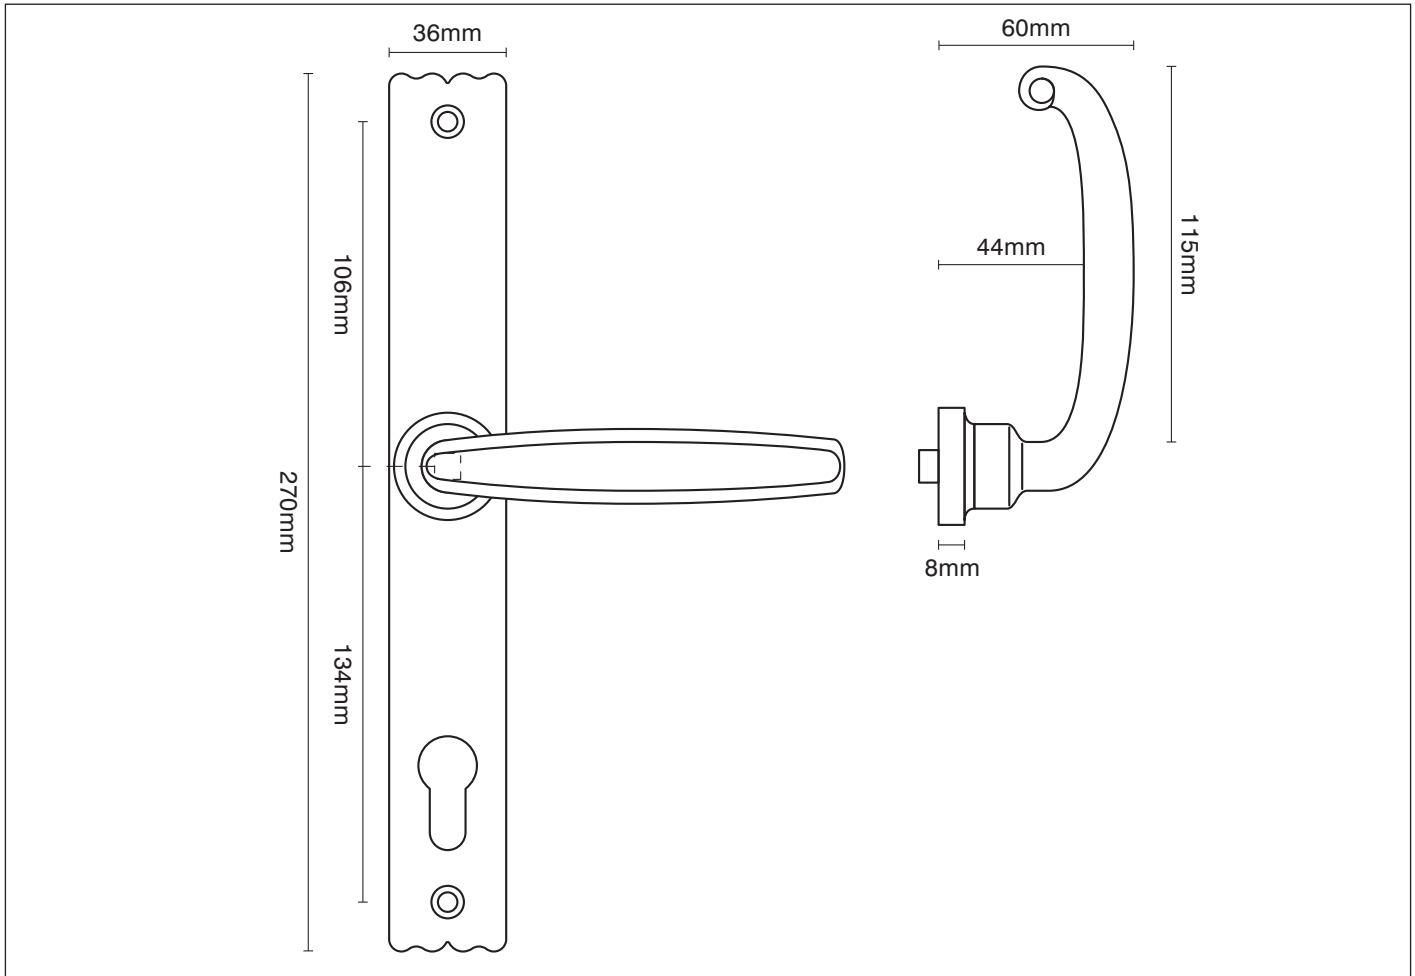

PRODUCT CODE

Option 5 curl

FURTHER INFORMATION

Option 5 curl

These handles are non-handed.

Available in Black Iron or Pewter Iron.

To view all the finishes available for this product please visit
www.traditionalwindowfittings.co.uk/traditional_fittings_specs.html

Please note that illustration sizes and finishes are approximate and for guidance only

8 Mill Road
West Mersea
Essex CO5 8RH
T. 01206 804 317
F. 01206 386 292
E. info@twfl.co.uk