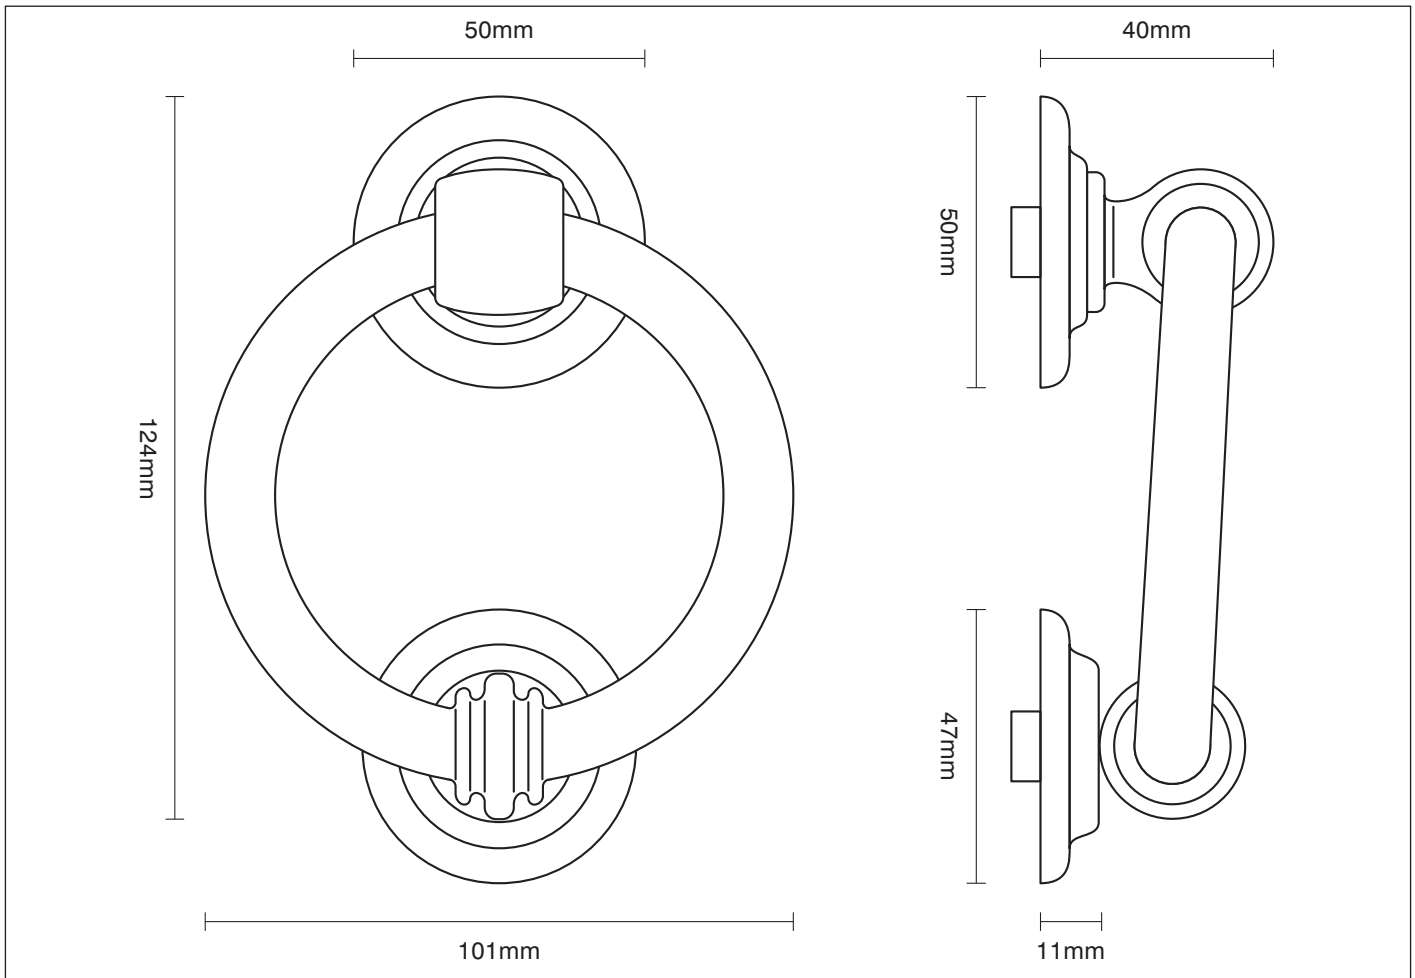

**PRODUCT CODE**

**Option 7/1 ring knocker**

**FURTHER INFORMATION**

**Option 7/1 ring knocker**

Available in Black Iron or Pewter Iron.

To view all the finishes available for this product please visit  
[www.traditionalwindowfittings.co.uk/traditional\\_fittings\\_specs.html](http://www.traditionalwindowfittings.co.uk/traditional_fittings_specs.html)