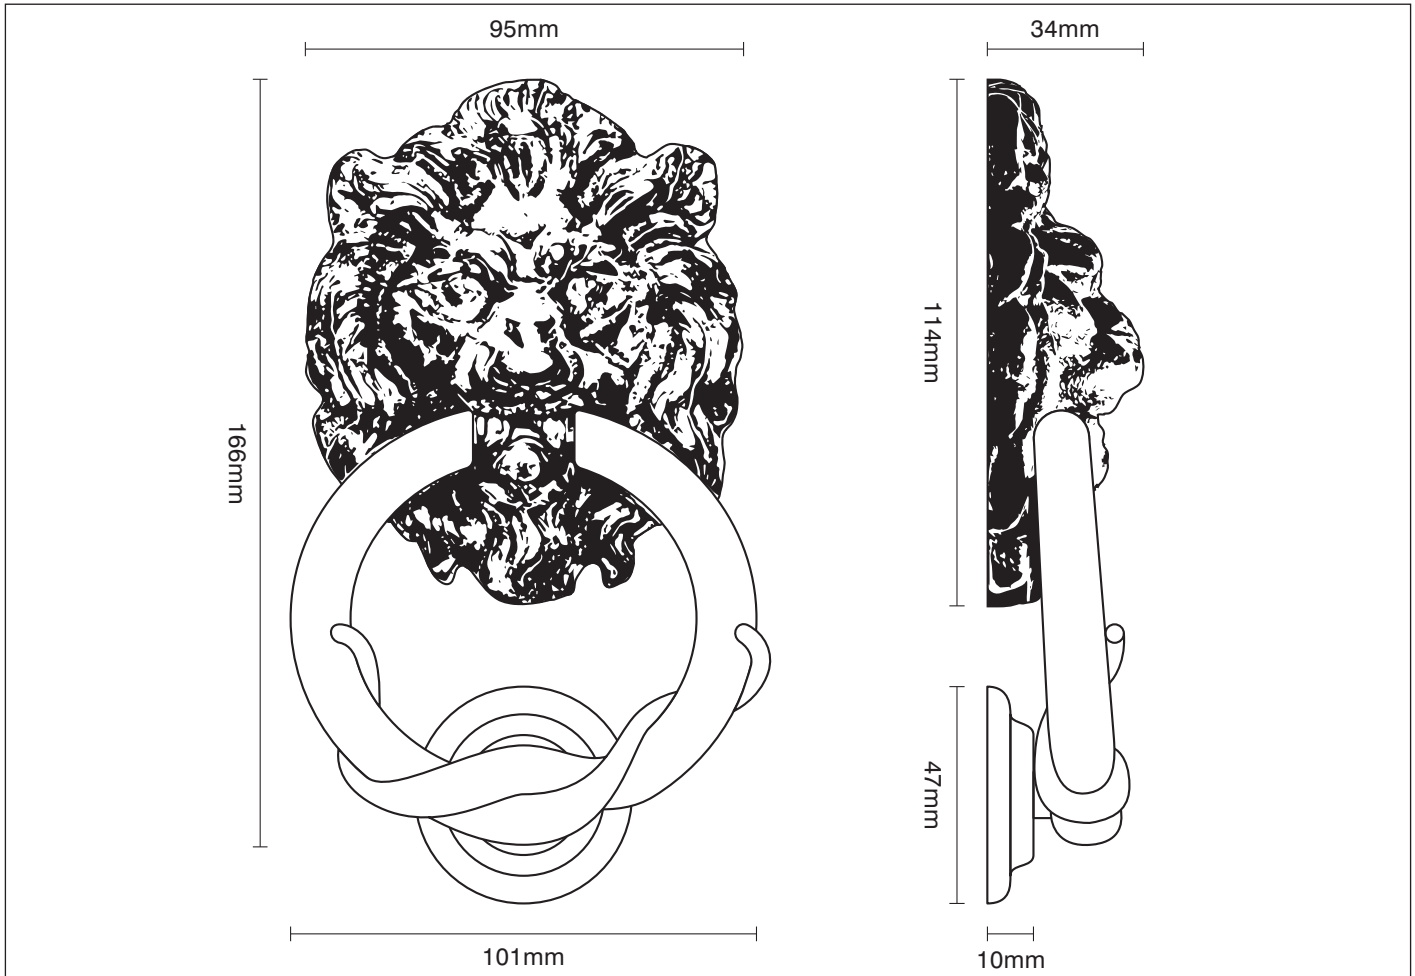

**PRODUCT CODE**

Option 7/2 lion head rope knocker

**FURTHER INFORMATION**

Option 7/2 lion head rope knocker

Available in Black Iron or Pewter Iron.

To view all the finishes available for this product please visit  
[www.traditionalwindowfittings.co.uk/traditional\\_fittings\\_specs.html](http://www.traditionalwindowfittings.co.uk/traditional_fittings_specs.html)