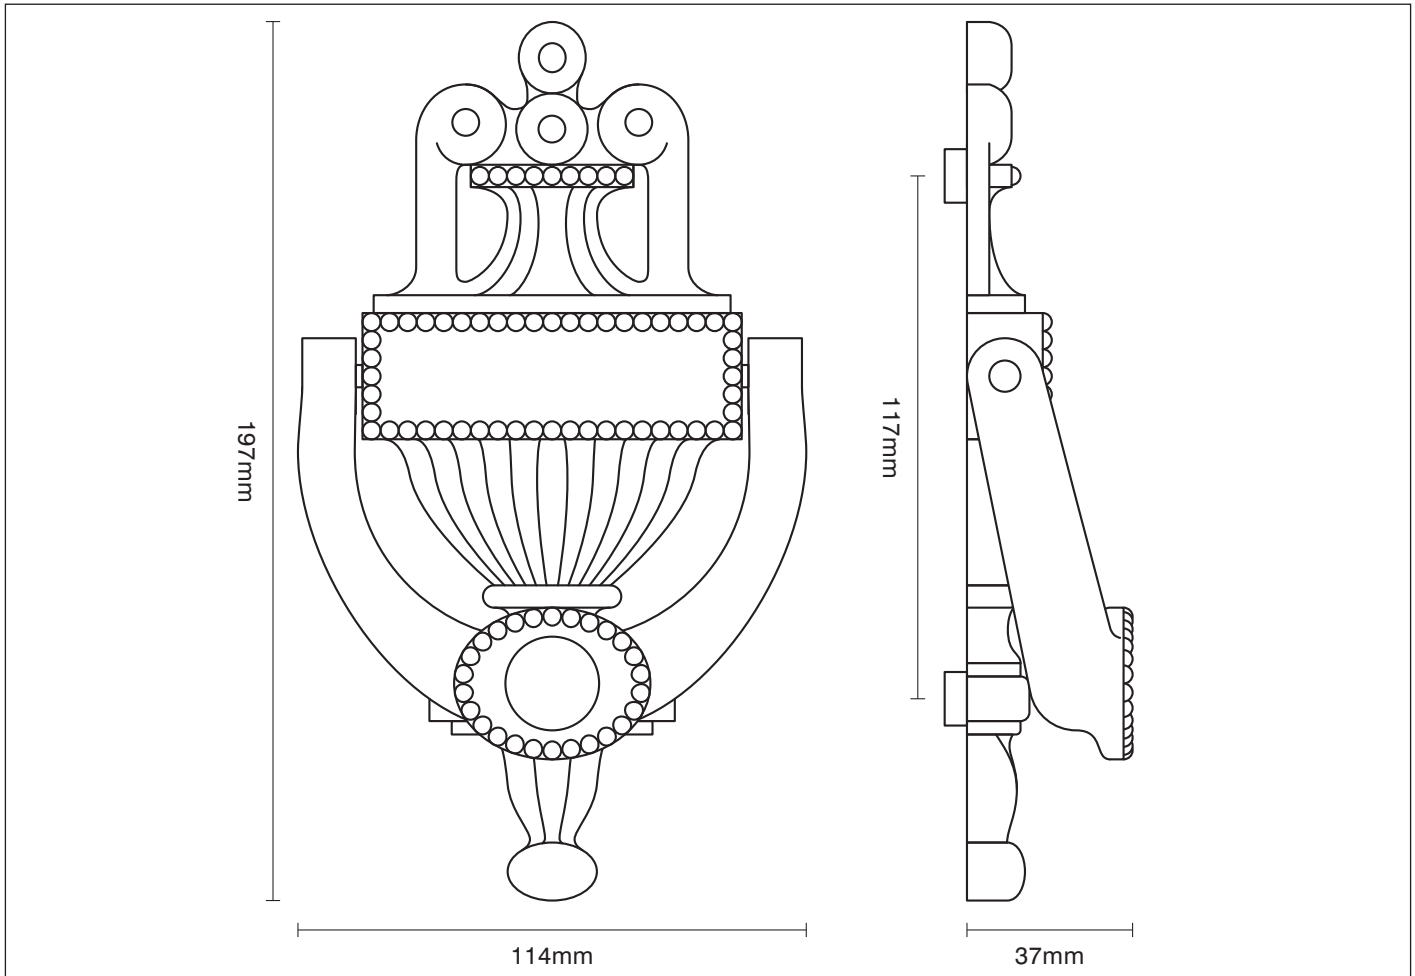

PRODUCT CODE

Option 7/3 urn knocker

FURTHER INFORMATION

Option 7/3 urn knocker

Available in Black Iron or Pewter Iron.

To view all the finishes available for this product please visit
www.traditionalwindowfittings.co.uk/traditional_fittings_specs.html

Please note that illustration sizes and finishes are approximate and for guidance only

8 Mill Road
West Mersea
Essex CO5 8RH
T. 01206 804 317
F. 01206 386 292
E. info@twfl.co.uk