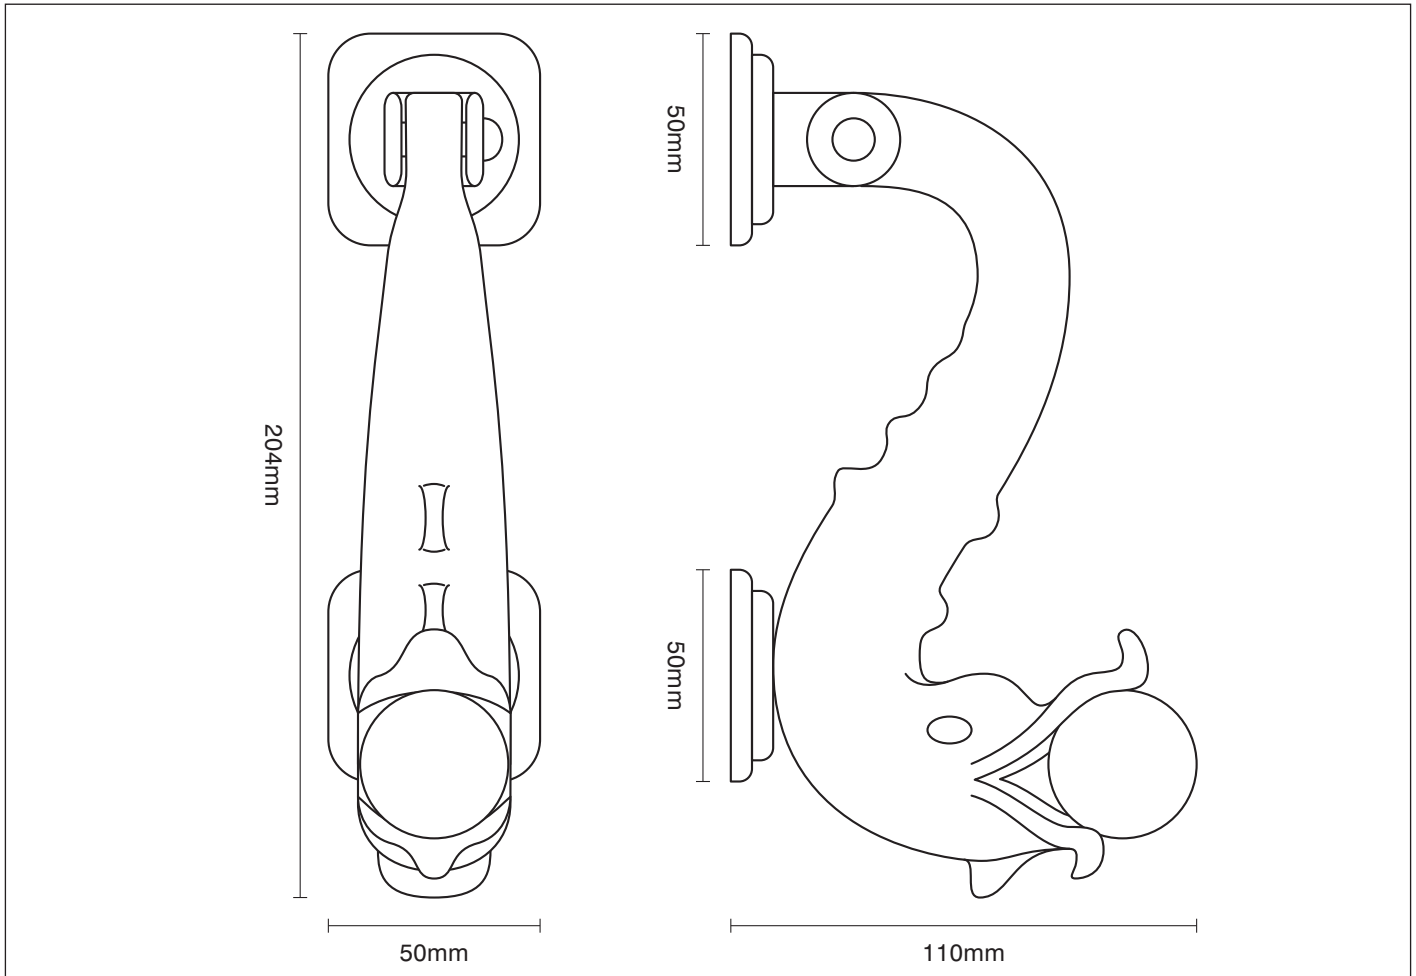

PRODUCT CODE

Option 9/1 dolphin knocker

FURTHER INFORMATION

Option 9/1 dolphin knocker

Available in Black Iron or Pewter Iron.

To view all the finishes available for this product please visit
www.traditionalwindowfittings.co.uk/traditional_fittings_specs.html

Please note that illustration sizes and finishes are approximate and for guidance only

8 Mill Road
West Mersea
Essex CO5 8RH
T. 01206 804 317
F. 01206 386 292
E. info@twfl.co.uk