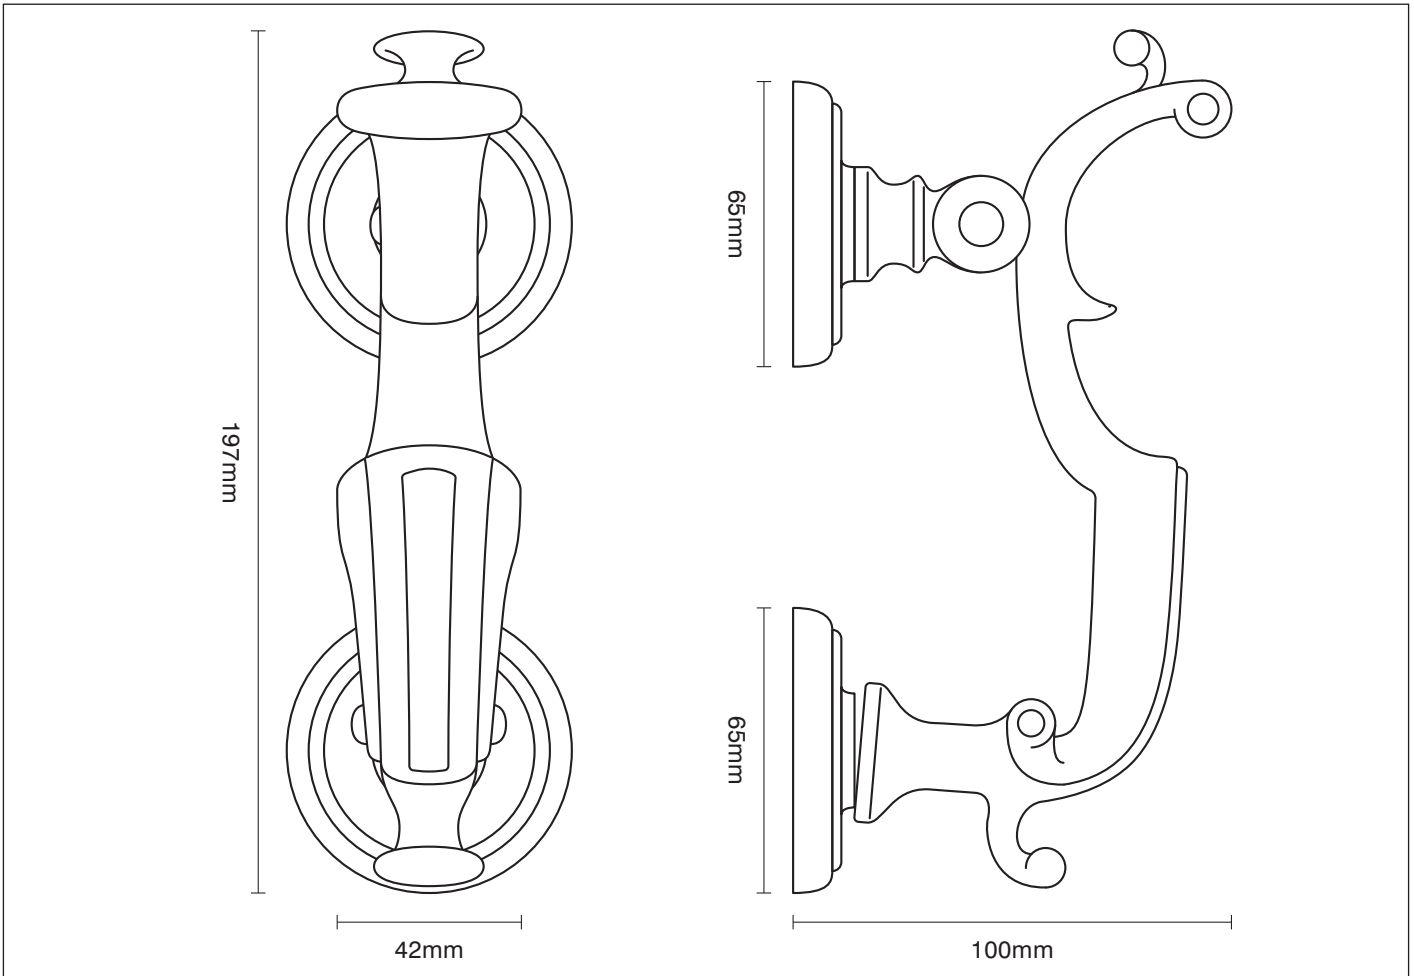

PRODUCT CODE

Option 9/1 sculptured knocker

FURTHER INFORMATION

Option 9/1 sculptured knocker

Available in Black Iron or Pewter Iron.

To view all the finishes available for this product please visit
www.traditionalwindowfittings.co.uk/traditional_fittings_specs.html