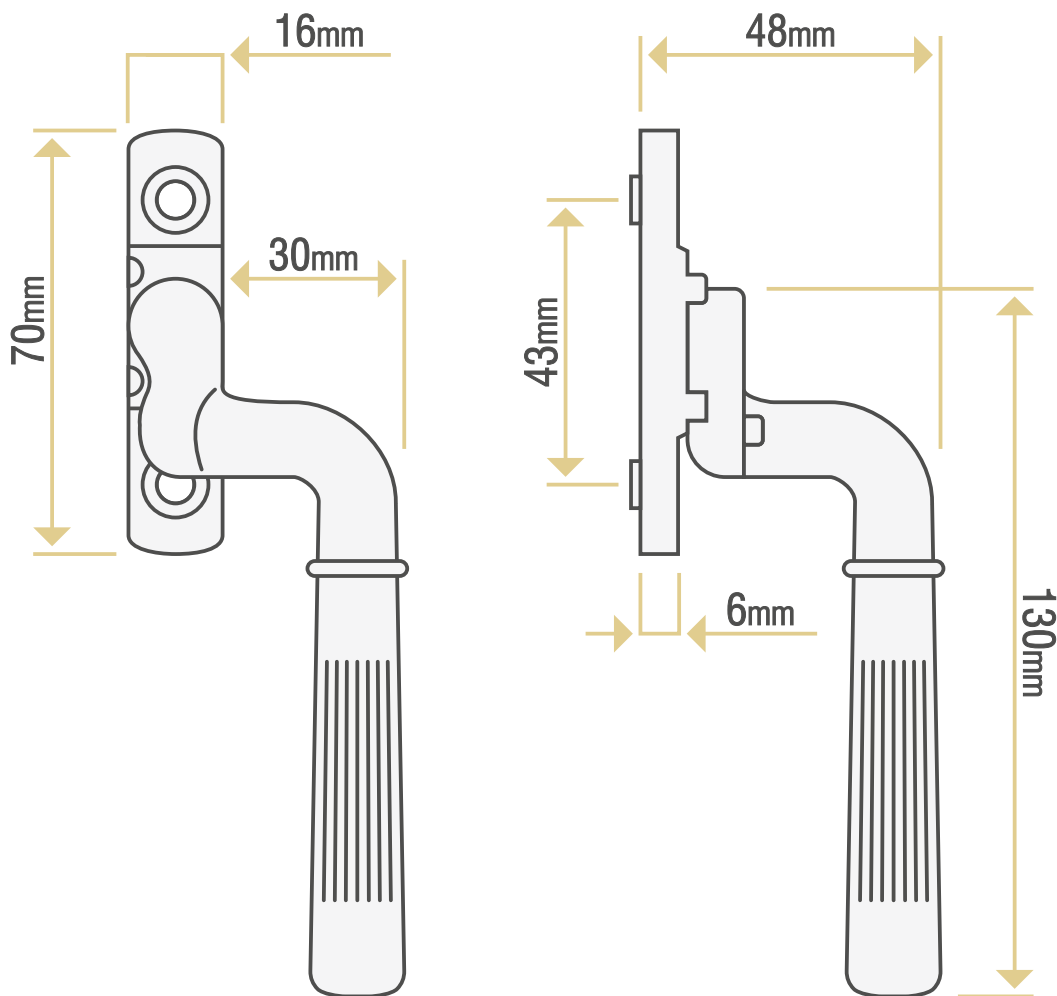

Option Number:

101-E

Product Name:

Rivenhall Offset Espag Window Handle

Product Code:

WH1LHRV10+Finish - Rivenhall Window Handle - Left Hand - 10mm Spindle Length
WH1RHRV10+Finish - Rivenhall Window Handle - Right Hand - 10mm Spindle Length
WH1LHRV40+Finish - Rivenhall Window Handle - Left Hand - 40mm Spindle Length
WH1RHRV40+Finish - Rivenhall Window Handle - Right Hand - 40mm Spindle Length

traditionalwindowfittings.co.uk

13 Bedford Road, Petersfield,
Hampshire, GU32 3LJ

Option Number:

101-E

Product Name:

Rivenhall Offset Espag Window Handle

Technical:

Finishes: