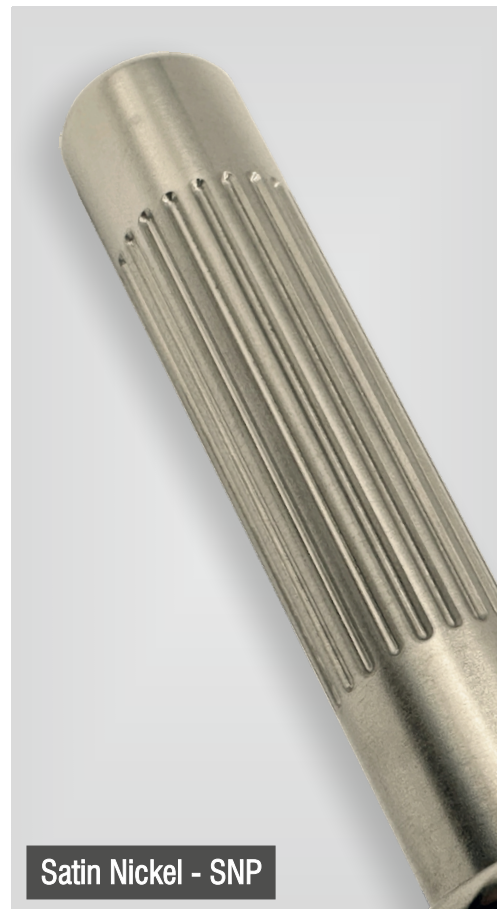

Option Number:

101-E

Product Name:

Rivenhall Offset Espag Window Handle

Product Code:

WH1LHRV10+Finish - Rivenhall Window Handle - Left Hand - 10mm Spindle Length
WH1RHRV10+Finish - Rivenhall Window Handle - Right Hand - 10mm Spindle Length
WH1LHRV40+Finish - Rivenhall Window Handle - Left Hand - 40mm Spindle Length
WH1RHRV40+Finish - Rivenhall Window Handle - Right Hand - 40mm Spindle Length

About:

These handle are either left or right hand.

Material:

Brass

Traditional Window Fittings Limited

Authentic Traditional Fittings
for Modern Windows & Doors.

01483 239736

info@twfl.co.uk

traditionalwindowfittings.co.uk

13 Bedford Road, Petersfield,
Hampshire, GU32 3LJ

Option Number:

101-E

Product Name:

Rivenhall Offset Espag Window Handle

Technical:

Finishes: