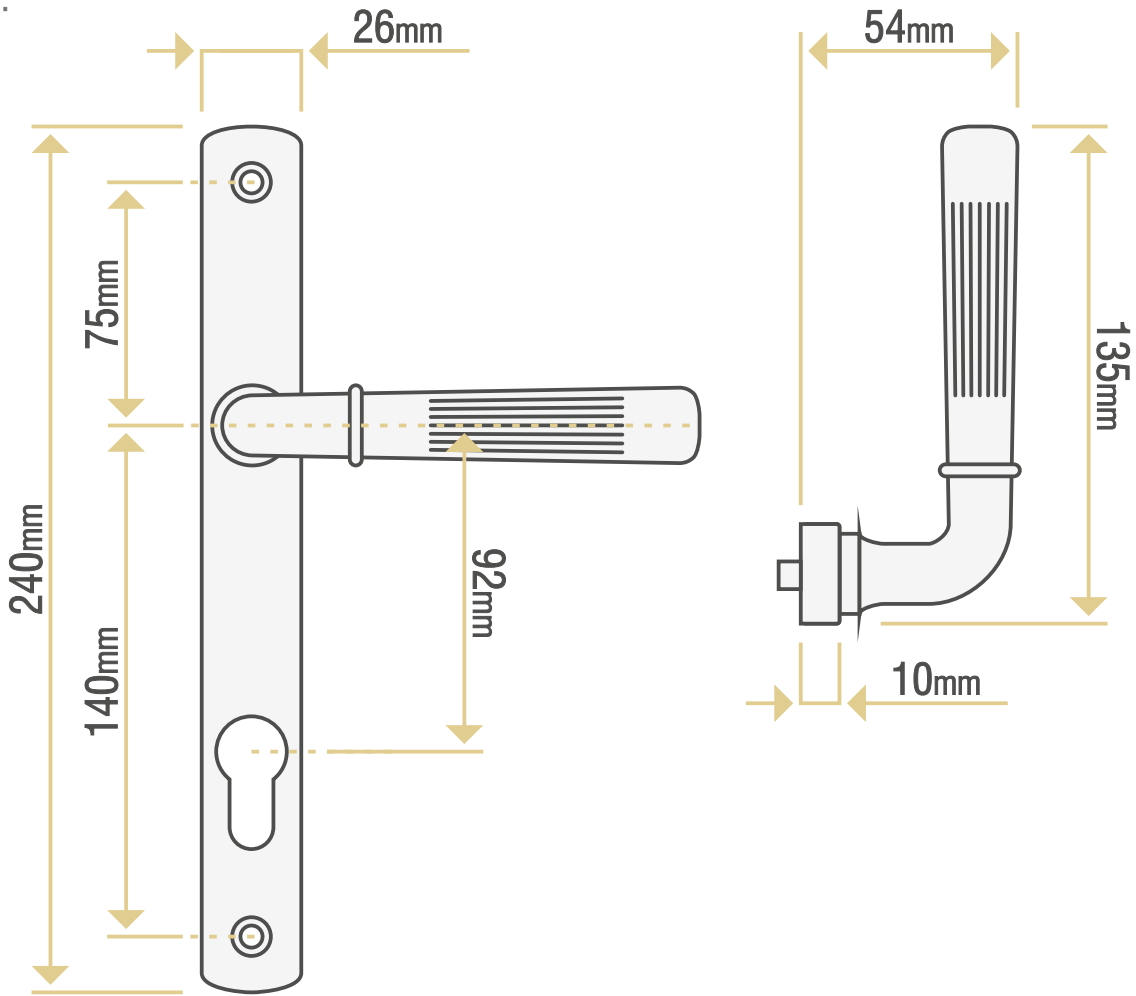

Option Number:

132

Product Name:

Rivenhall Door Handle On Slim Backplate

Technical:

Finishes:

PB	UPB	SMK	LAB	AGD	AB	SB	USB	CP	SCP	PN	SNP	PRL	AN	DAN	AUT	IBMA	DAB	IBUL	MBK	ORB	DBMA	ZB	DORB
Polished Brass	Polished Brass Unlacquered	Smoked Brass	Light Antique Brass	Aged Brass	Antique Brass	Satin Brass	Satin Brass Unlacquered	Polished Chrome	Satin Chrome	Polished Nickel	Satin Nickel	Pearl Nickel	Antique Nickel	Distressed Antique Nickel	Autumn Bronze	Imitation Bronze Metal Antique	Distressed Antique Brass	Imitation Bronze Unlacquered	Matte Black Bronze	Oil Rubbed Bronze	Dark Bronze	Zero Black	Distressed Oil Rubbed Bronze