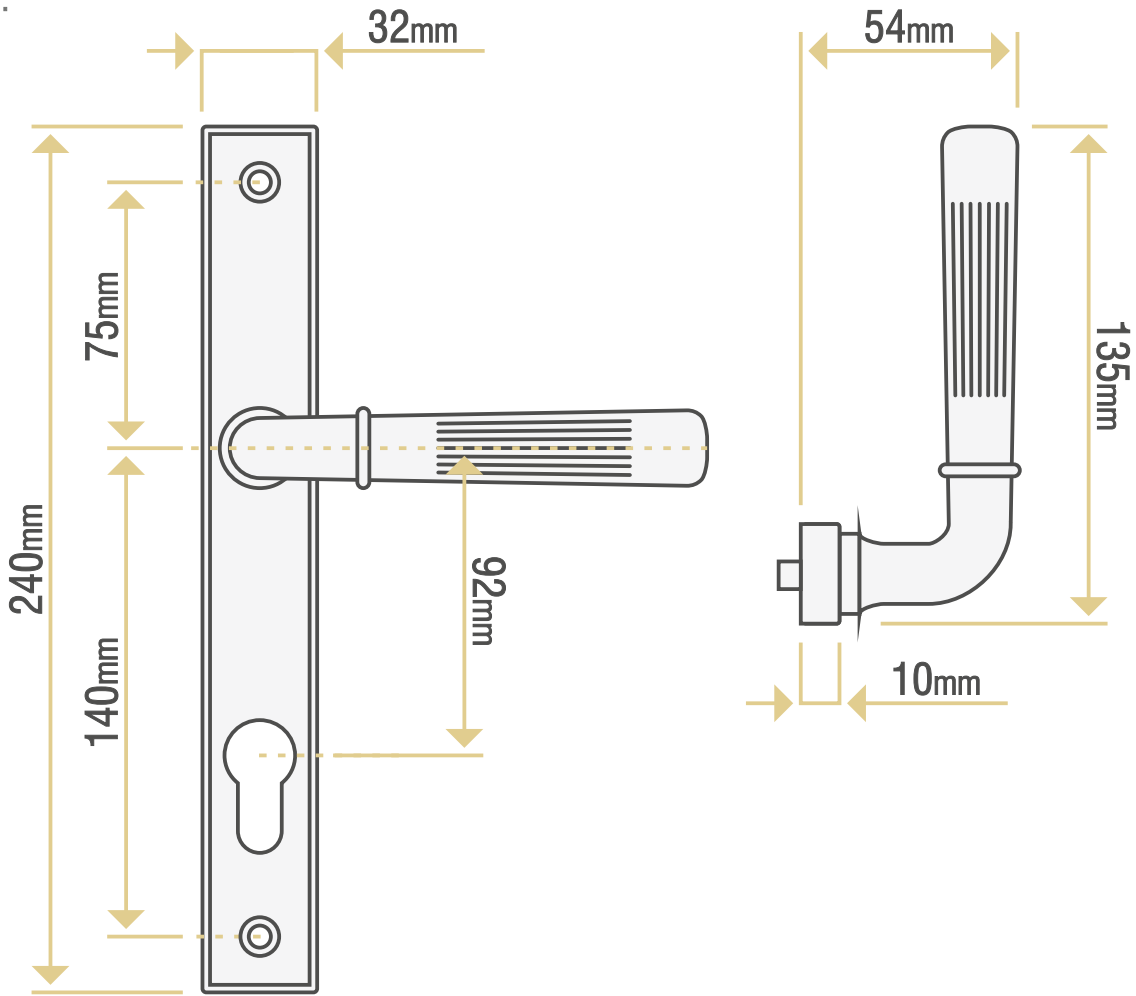

Option Number:

133

Product Name:

Rivenhall Door Handle On Square Ended Backplate - 215mm Fixings

Satin Chrome - SCP

Satin Nickel - SNP

Product Code:

DH1RV-SQ215+Finish

About:

The Rivenhall Door Handle comes on a Square Ended Backplate with 215mm fixings. Is also available with a variety of alternative Backplate options.

Material:

Brass

Traditional Window Fittings Limited

Rivenhall Door Handle On Square Ended Backplate - 215mm Fixings

Technical:

Finishes:

Polished Brass	PB
Polished Brass Unlacquered	UPB
Smoked Brass	SMK
Light Antique Brass	LAB
Aged Brass	AGD
Antique Brass	AB
Satin Brass	SB
Satin Brass Unlacquered	USB
Polished Chrome	CP
Satin Chrome	SCP
Polished Nickel	PN
Satin Nickel	SNP
Pearl Nickel	PRL
Antique Nickel	AN
Distressed Antique Nickel	DAN
Autumn Bronze	AUT
Imitation Bronze Metal Antique	IBMA
Distressed Antique Brass	DAB
Imitation Bronze Unlacquered	IBUL
Matte Black Bronze	MBK
Oil Rubbed Bronze	ORB
Dark Bronze	DBMA
Zero Black	ZB
Distressed Oil Rubbed Bronze	DORB