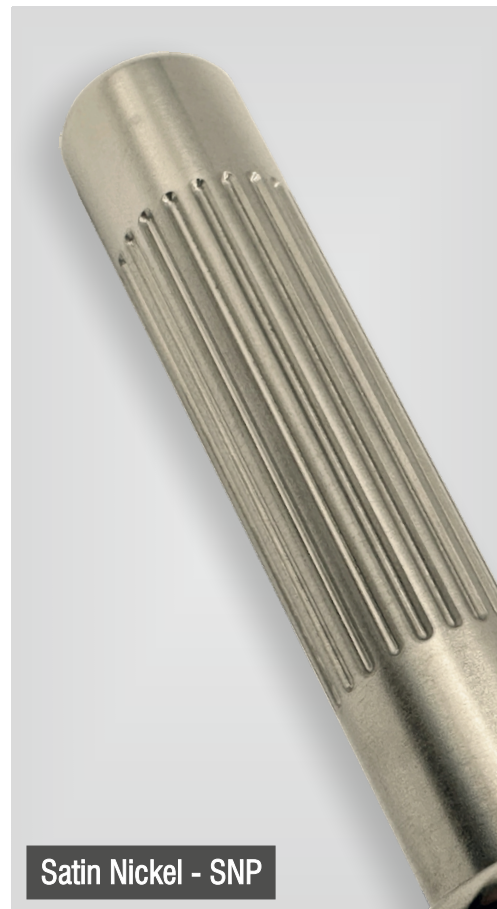

Option Number:

133

Product Name:

Rivenhall Door Handle On Square Ended Backplate - 215mm Fixings

Satin Chrome - SCP

Satin Nickel - SNP

Product Code:

DH1RV-SQ215+Finish

About:

The Rivenhall Door Handle comes on a Square Ended Backplate with 215mm fixings. Is also available with a variety of alternative Backplate options.

Material:

Brass

Traditional Window Fittings Limited

Rivenhall Door Handle On Square Ended Backplate - 215mm Fixings

Technical:

Finishes:

Polished Brass	PB
Polished Brass Unlacquered	UPB
Smoked Brass	SMK
Light Antique Brass	LAB
Aged Brass	AGD
Antique Brass	AB
Satin Brass	SB
Satin Brass Unlacquered	USB
Polished Chrome	CP
Satin Chrome	SCP
Polished Nickel	PN
Satin Nickel	SNP
Pearl Nickel	PRL
Antique Nickel	AN
Distressed Antique Nickel	DAN
Autumn Bronze	AUT
Imitation Bronze Metal Antique	IBMA
Distressed Antique Brass	DAB
Imitation Bronze Unlacquered	IBUL
Matte Black Bronze	MBK
Oil Rubbed Bronze	ORB
Dark Bronze	DBMA
Zero Black	ZB
Distressed Oil Rubbed Bronze	DORB