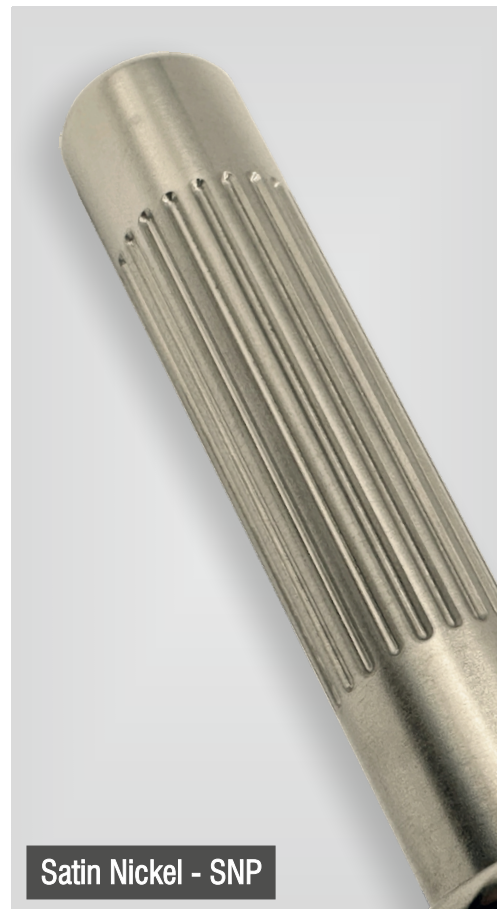

# Rivenhall Door Handle On Square Ended Backplate - 122mm Fixings

Product Code:

DH1RV-SQ122+Finish

About:

The Rivenhall Door Handle comes on a Square Ended Backplate with 122mm fixings. Is also available with a variety of alternative Backplate options.

Material:

Brass