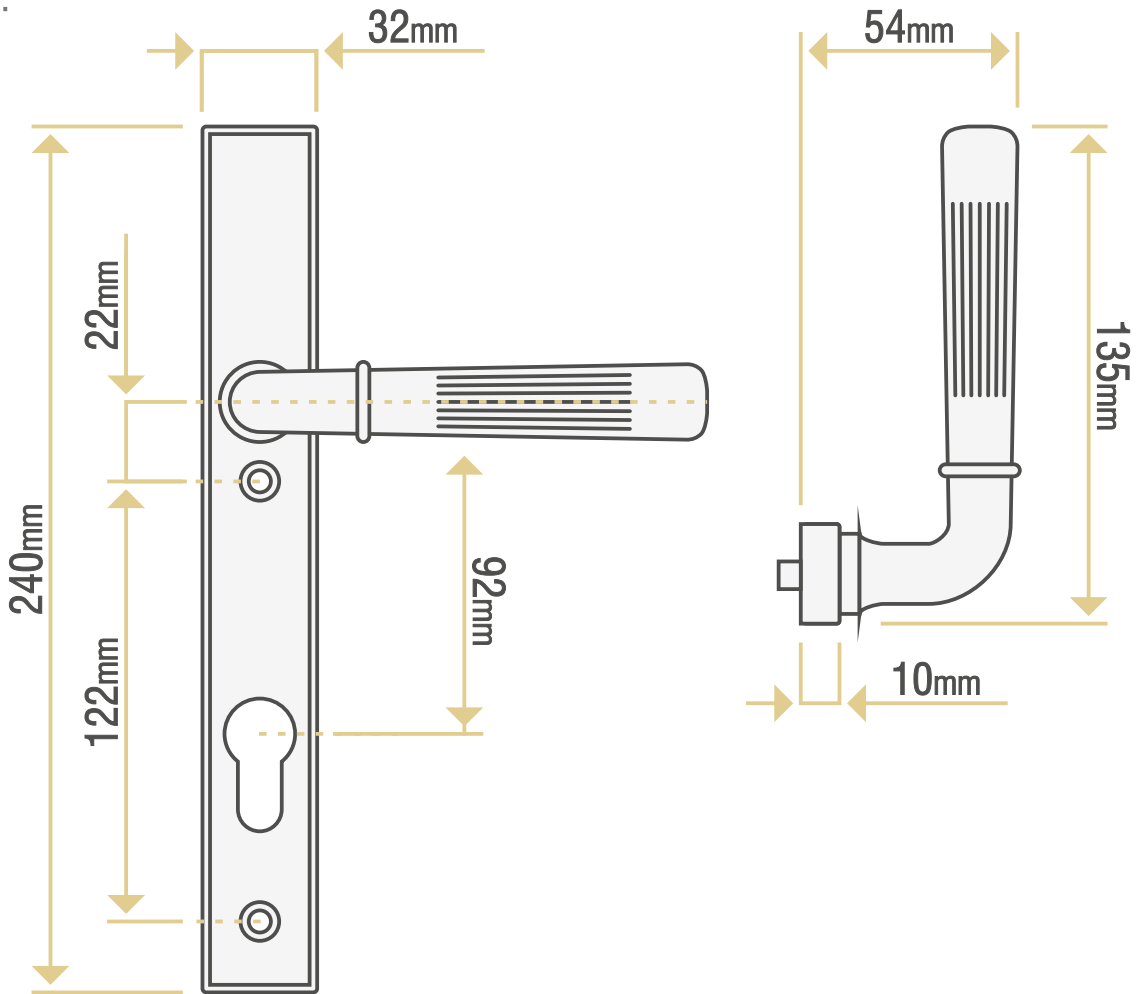

# Rivenhall Door Handle On Square Ended Backplate - 122mm Fixings

Product Code:

DH1RV-SQ122+Finish

About:

The Rivenhall Door Handle comes on a Square Ended Backplate with 122mm fixings. Is also available with a variety of alternative Backplate options.

# Rivenhall Door Handle On Square Ended Backplate - 122mm Fixings

Technical:

Finishes:

PB	UPB	SMK	LAB	AGD	AB	SB	USB	CP	SCP	PN	SNP	PRL	AN	DAN	AUT	IBMA	DAB	IBUL	MBK	ORB	DBMA	ZB	DORB
Polished Brass	Polished Brass Unlacquered	Smoked Brass	Light Antique Brass	Aged Brass	Antique Brass	Satin Brass	Satin Brass Unlacquered	Polished Chrome	Satin Chrome	Polished Nickel	Satin Nickel	Pearl Nickel	Antique Nickel	Distressed Antique Nickel	Autumn Bronze	Imitation Bronze Metal Antique	Distressed Antique Brass	Imitation Bronze Unlacquered	Matte Black Bronze	Oil Rubbed Bronze	Dark Bronze	Zero Black	Distressed Oil Rubbed Bronze