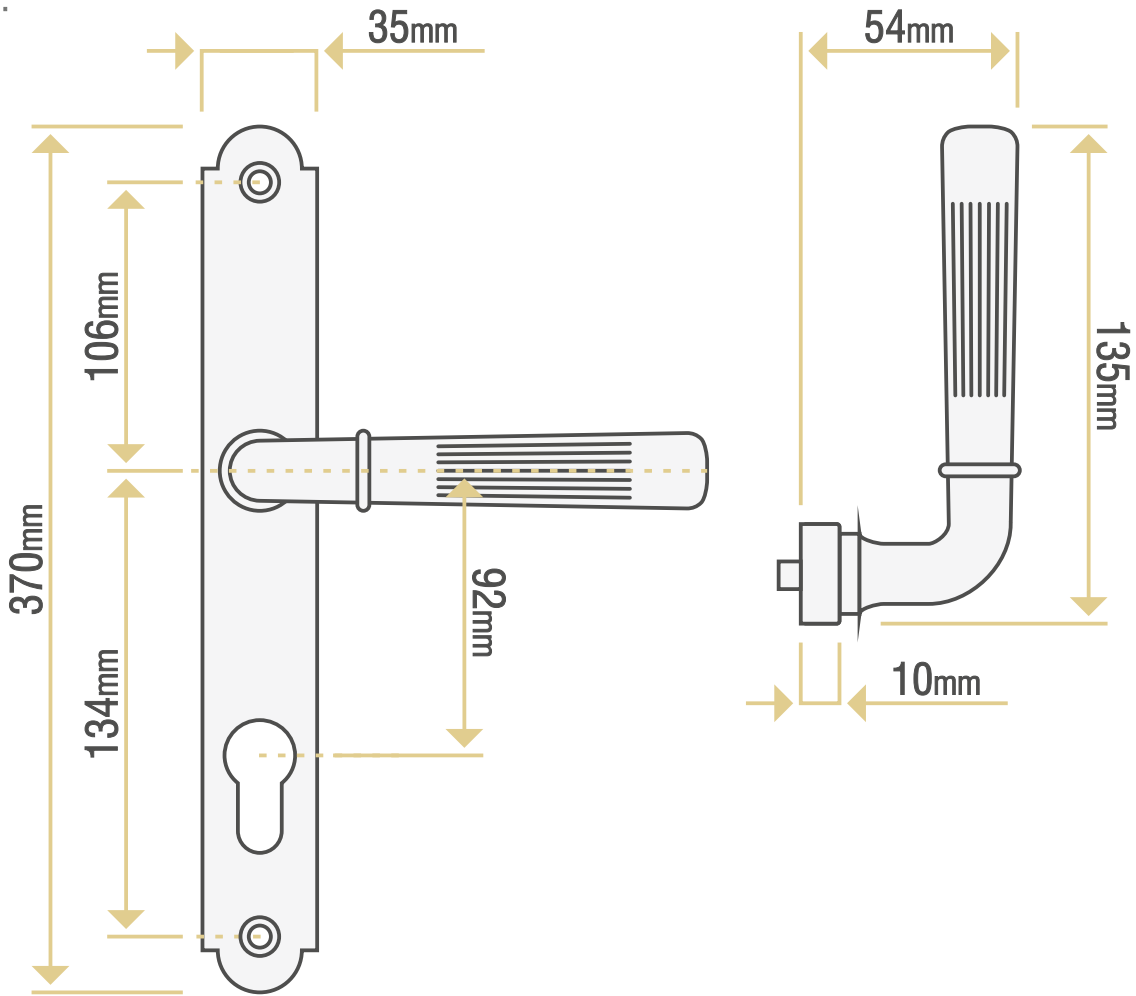

Option Number:

135

Product Name:

Rivenhall Door Handle On Arched Backplate

Technical:

Finishes:

PB	UPB	SMK	LAB	AGD	AB	SB	USB	CP	SCP	PN	SNP	PRL	AN	DAN	AUT	IBMA	DAB	IBUL	MBK	ORB	DBMA	ZB	DORB
Polished Brass	Polished Brass Unlacquered	Smoked Brass	Light Antique Brass	Aged Brass	Antique Brass	Satin Brass	Satin Brass Unlacquered	Polished Chrome	Satin Chrome	Polished Nickel	Satin Nickel	Pearl Nickel	Antique Nickel	Distressed Antique Nickel	Autumn Bronze	Imitation Bronze Metal Antique	Distressed Antique Brass	Imitation Bronze Unlacquered	Matte Black Bronze	Oil Rubbed Bronze	Dark Bronze	Zero Black	Distressed Oil Rubbed Bronze