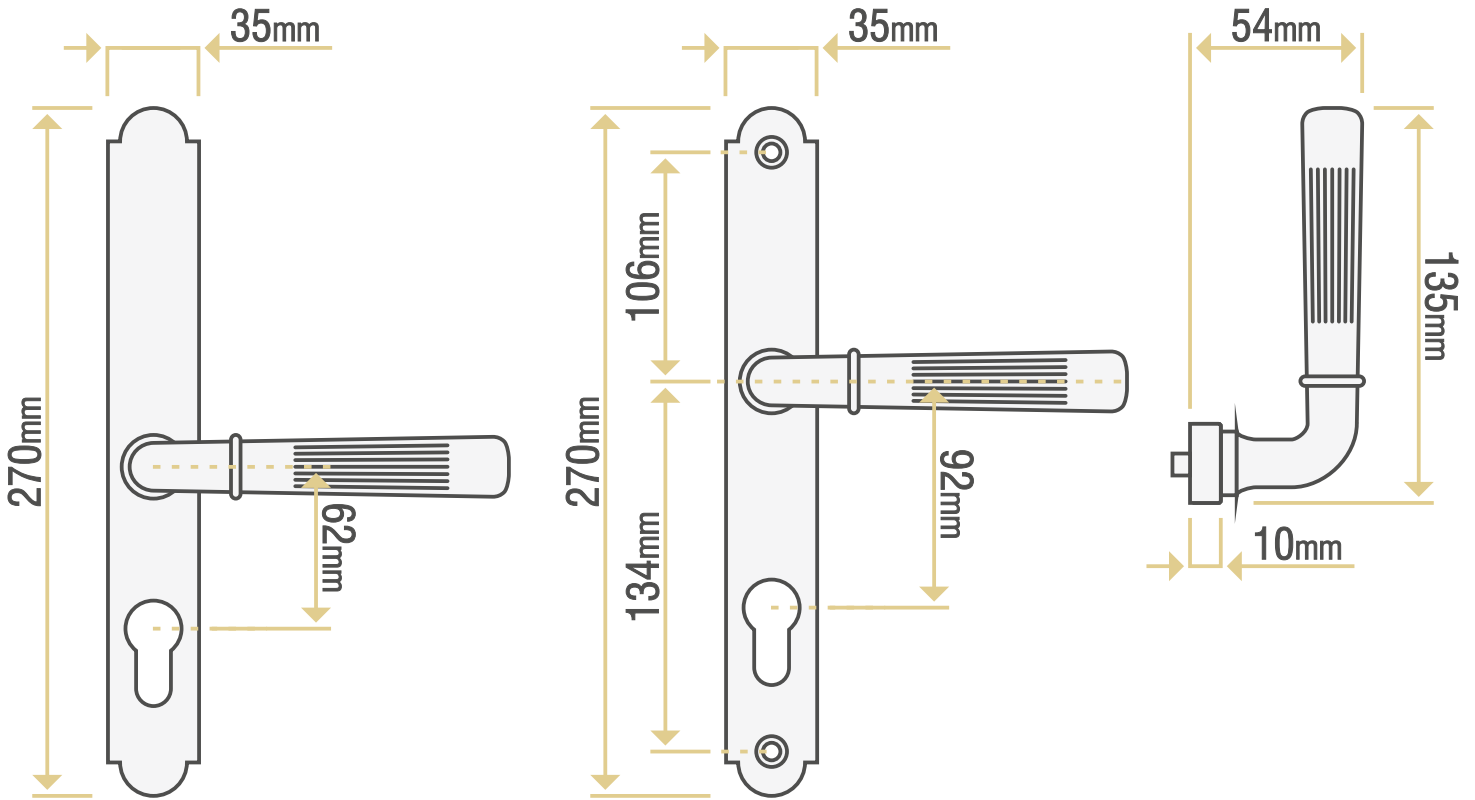

Option Number:

136
Offset

Product Name:

Rivenhall Offset Door Handle On Arched Backplate

Product Code:

DH1RV0-AB+Finish

About:

The Rivenhall Offset Door Handle comes on a Arched Backplate and is also available with a variety of alternative Backplate options.

Option Number:

136
Offset

Product Name:

Rivenhall Offset Door Handle On Arched Backplate

Technical:

Finishes:

PB	UPB	SMK	LAB	AGD	AB	SB	USB	CP	SCP	PN	SNP	PRL	AN	DAN	AUT	IBMA	DAB	IBUL	MBK	ORB	DBMA	ZB	DORB
Polished Brass	Polished Brass Unlacquered	Smoked Brass	Light Antique Brass	Aged Brass	Antique Brass	Satin Brass	Satin Brass Unlacquered	Polished Chrome	Satin Chrome	Polished Nickel	Satin Nickel	Pearl Nickel	Antique Nickel	Distressed Antique Nickel	Autumn Bronze	Imitation Bronze Metal Antique	Distressed Antique Brass	Imitation Bronze Unlacquered	Matte Black Bronze	Oil Rubbed Bronze	Dark Bronze	Zero Black	Distressed Oil Rubbed Bronze