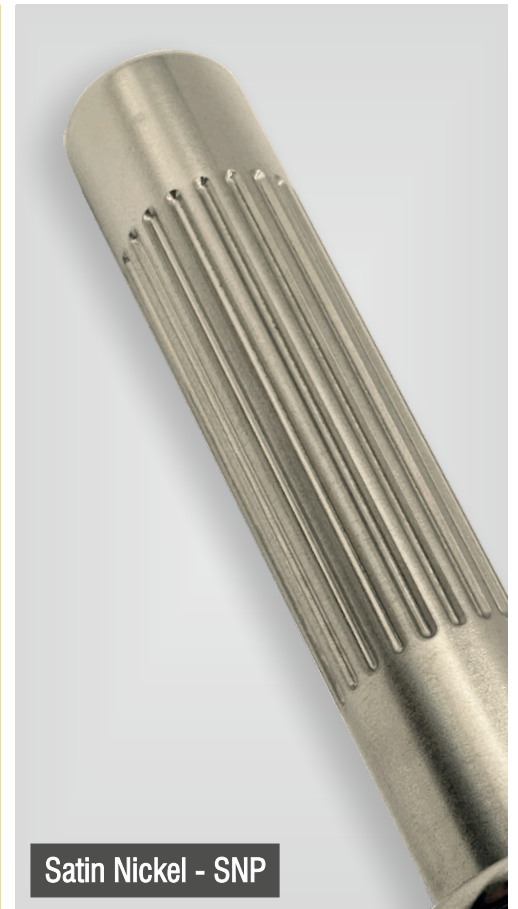

Option Number:

137

Product Name:

Rivenhall Door Handle On 305mm Square Ended Backplate

Product Code:

DH1RV-SQ305+Finish

About:

The Rivenhall Door Handle comes on a Square End Backplate and is also available with a variety of alternative Backplate options.

Option Number:

137

Product Name:

Rivenhall Door Handle On 305mm Square Ended Backplate

Technical:

Finishes:

PB	UPB	SMK	LAB	AGD	AB	SB	USB	CP	SCP	PN	SNP	PRL	AN	DAN	AUT	IBMA	DAB	IBUL	MBK	ORB	DBMA	ZB	DORB
Polished Brass	Polished Brass Unlacquered	Smoked Brass	Light Antique Brass	Aged Brass	Antique Brass	Satin Brass	Satin Brass Unlacquered	Polished Chrome	Satin Chrome	Polished Nickel	Satin Nickel	Pearl Nickel	Antique Nickel	Distressed Antique Nickel	Autumn Bronze	Imitation Bronze Metal Antique	Distressed Antique Brass	Imitation Bronze Unlacquered	Matte Black Bronze	Oil Rubbed Bronze	Dark Bronze	Zero Black	Distressed Oil Rubbed Bronze