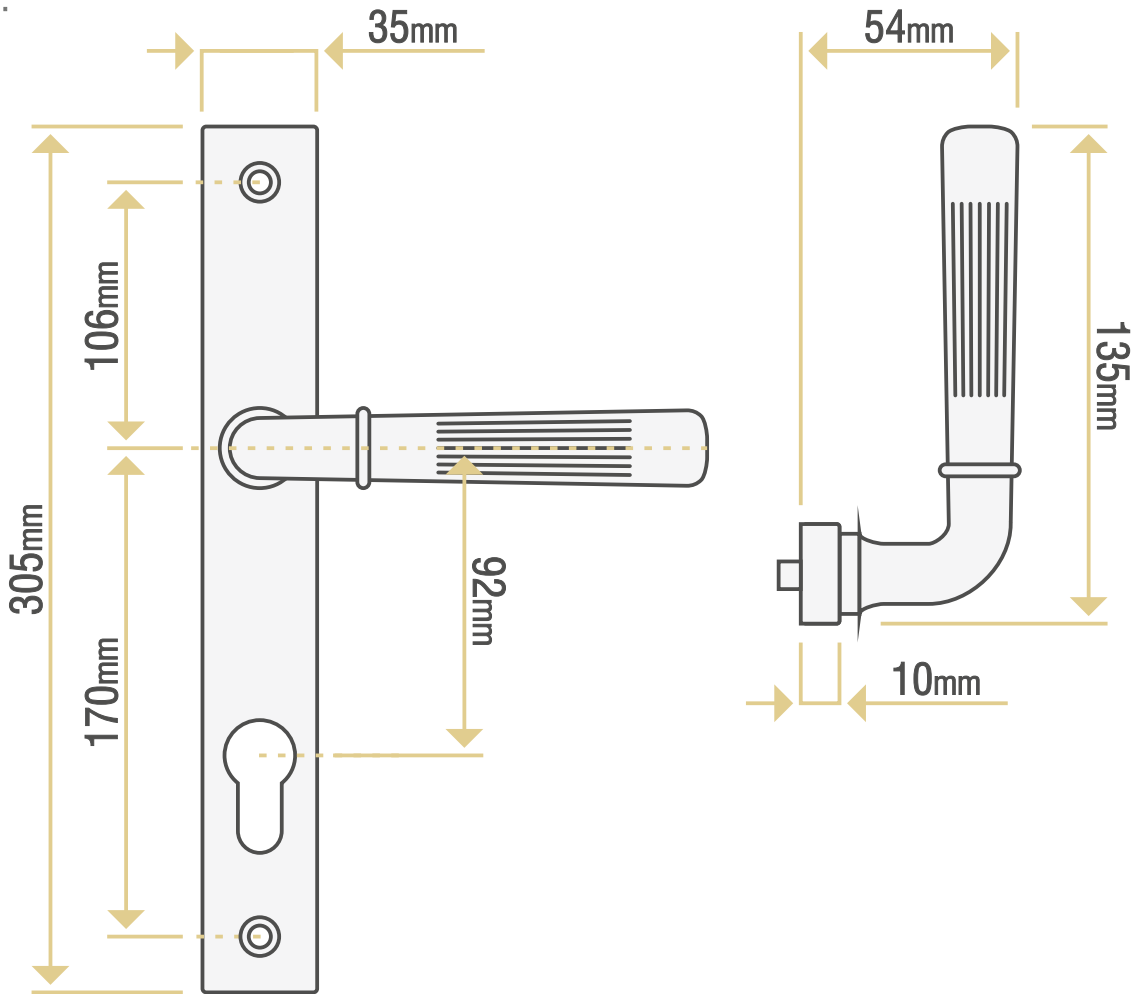

Option Number:

137

Product Name:

Rivenhall Door Handle On 305mm Square Ended Backplate

Product Code:

DH1RV-SQ305+Finish

About:

The Rivenhall Door Handle comes on a Square End Backplate and is also available with a variety of alternative Backplate options.

Option Number:

137

Product Name:

Rivenhall Door Handle On 305mm Square Ended Backplate

Technical:

Finishes:

PB	UPB	SMK	LAB	AGD	AB	SB	USB	CP	SCP	PN	SNP	PRL	AN	DAN	AUT	IBMA	DAB	IBUL	MBK	ORB	DBMA	ZB	DORB
Polished Brass	Polished Brass Unlacquered	Smoked Brass	Light Antique Brass	Aged Brass	Antique Brass	Satin Brass	Satin Brass Unlacquered	Polished Chrome	Satin Chrome	Polished Nickel	Satin Nickel	Pearl Nickel	Antique Nickel	Distressed Antique Nickel	Autumn Bronze	Imitation Bronze Metal Antique	Distressed Antique Brass	Imitation Bronze Unlacquered	Matte Black Bronze	Oil Rubbed Bronze	Dark Bronze	Zero Black	Distressed Oil Rubbed Bronze